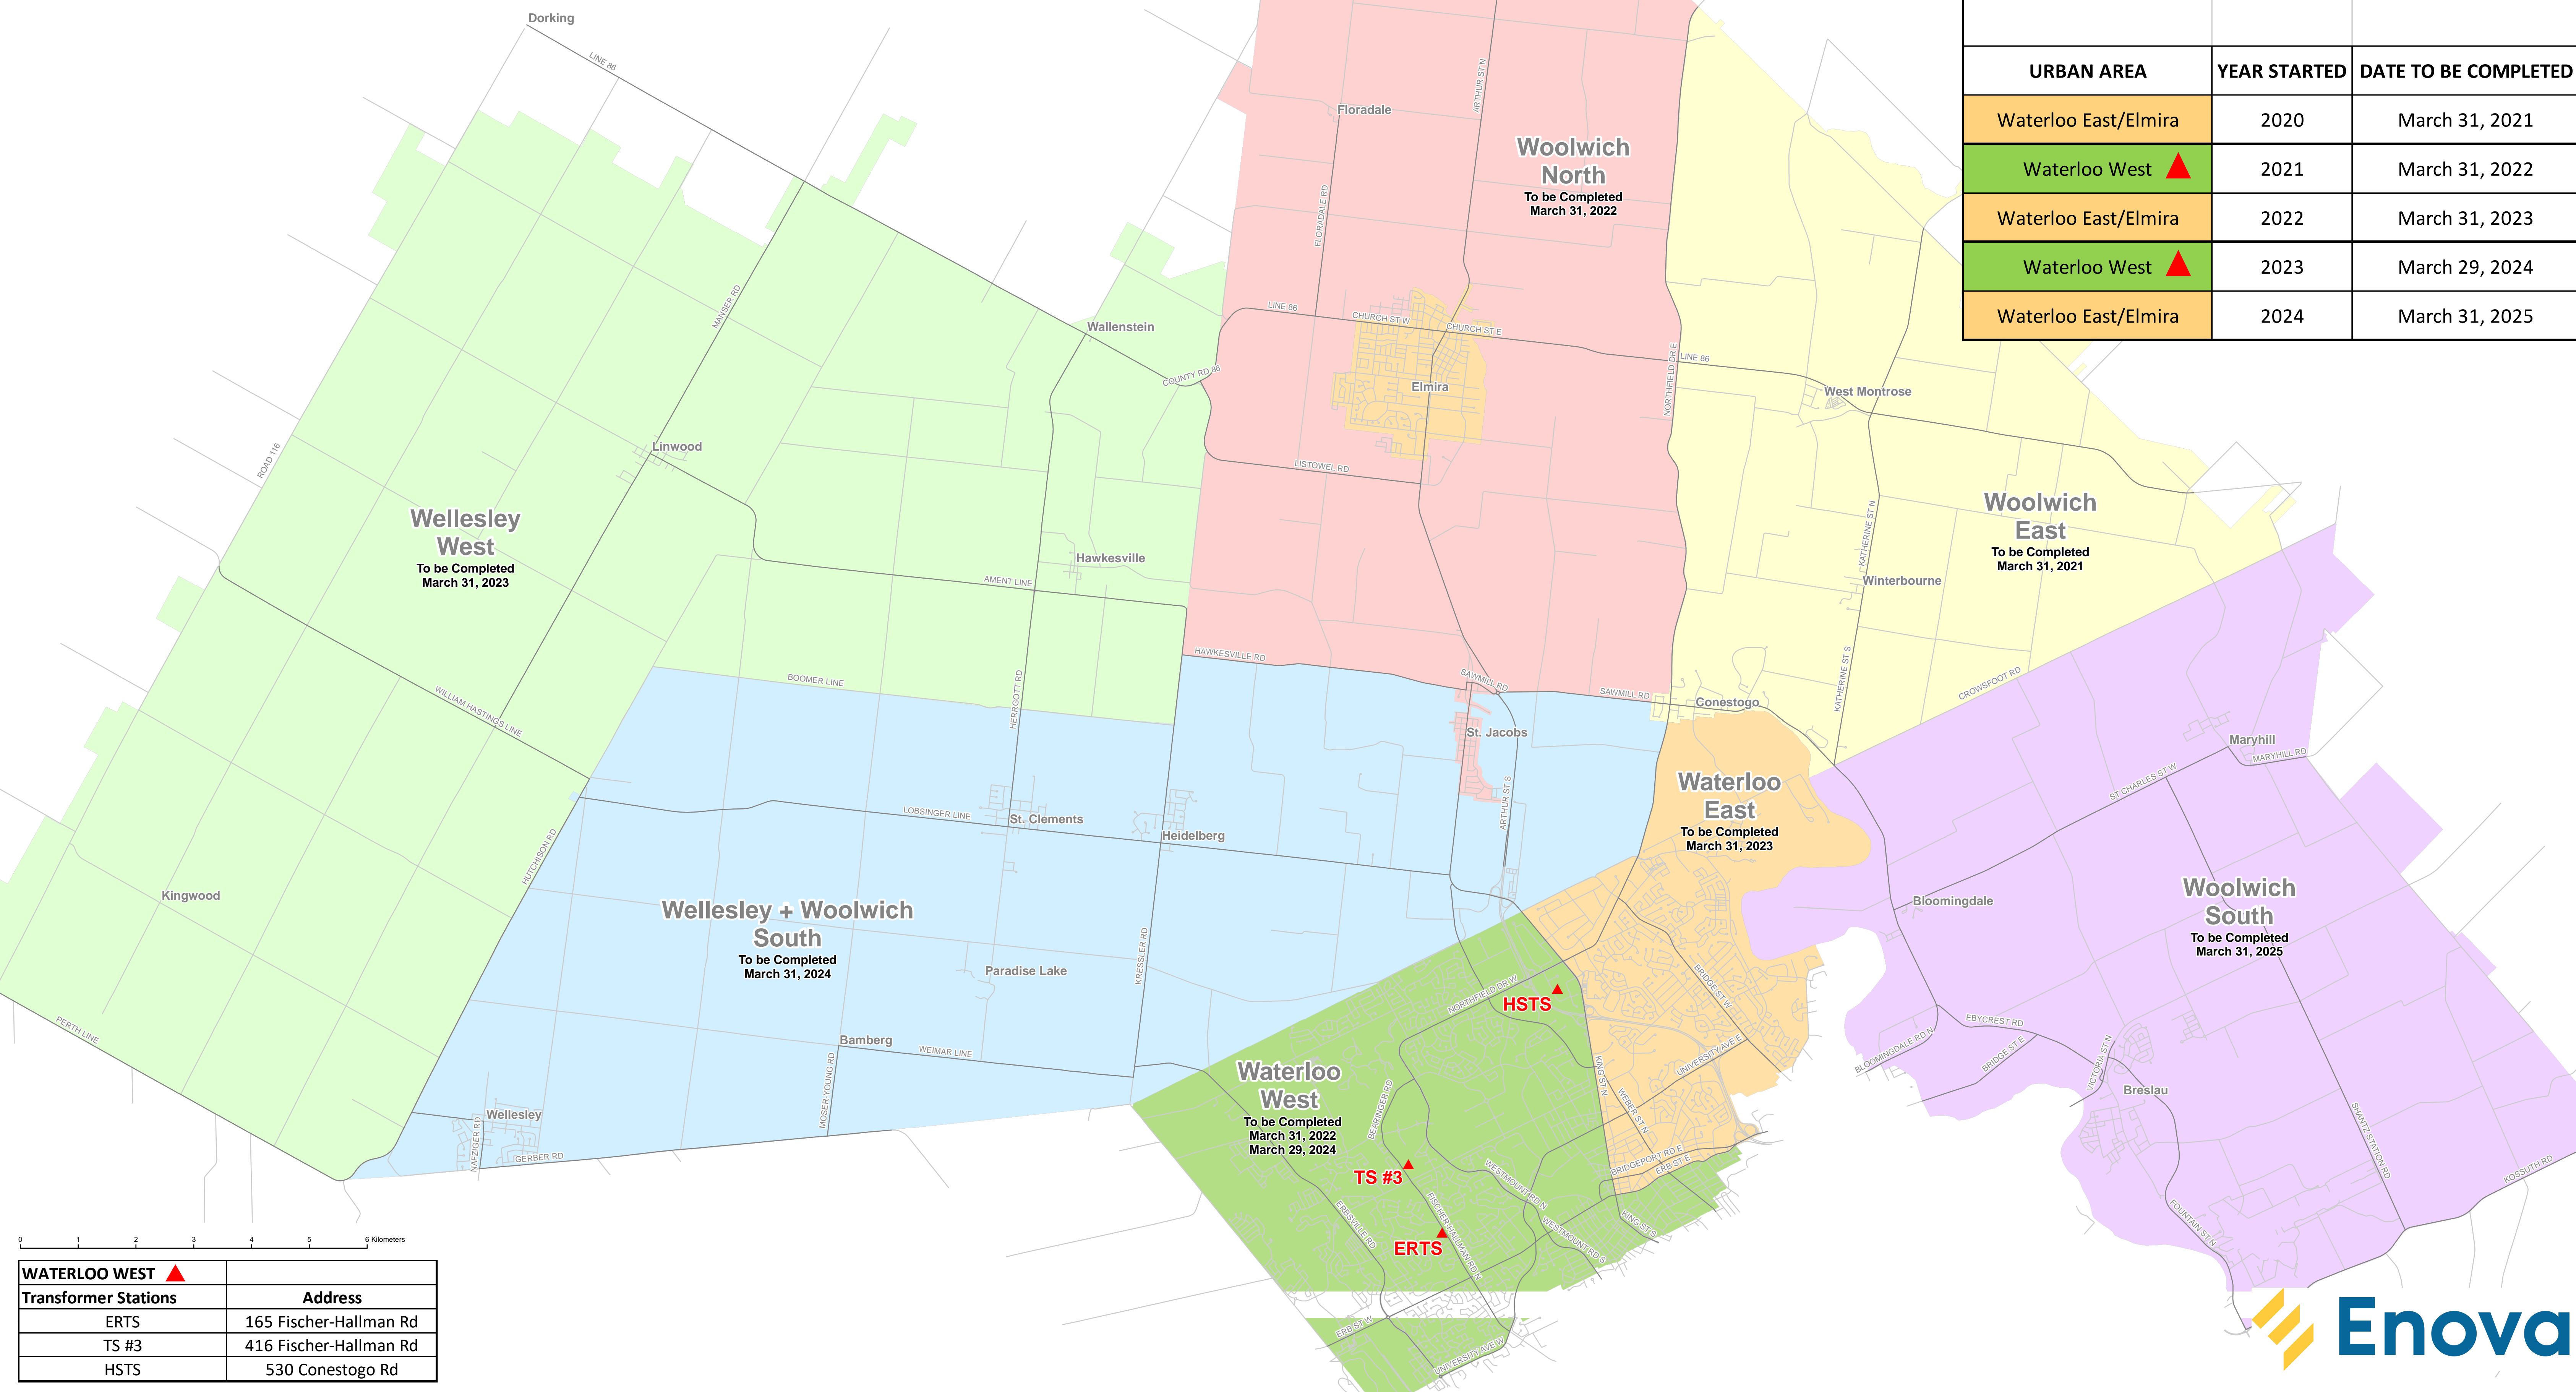

APPENDIX B - FORESTRY INSPECTION/TRIM CYCLE

Sept 25, 2020

RURAL AREA	YEAR STARTED	DATE TO BE COMPLETED
Woolwich East	2020	March 31, 2021
Woolwich North	2021	March 31, 2022
Wellesley West	2022	March 31, 2023
Wellesley+Woolwich South	2023	March 29, 2024
Woolwich South	2024	March 31, 2025
URBAN AREA	YEAR STARTED	DATE TO BE COMPLETED
Waterloo East/Elmira	2020	March 31, 2021
Waterloo West ▲	2021	March 31, 2022
Waterloo East/Elmira	2022	March 31, 2023
Waterloo West ▲	2023	March 29, 2024
Waterloo East/Elmira	2024	March 31, 2025

0 1 2 3 4 5 6 Kilometers

WATERLOO WEST ▲	Address
ERTS	165 Fischer-Hallman Rd
TS #3	416 Fischer-Hallman Rd
HSTS	530 Conestogo Rd