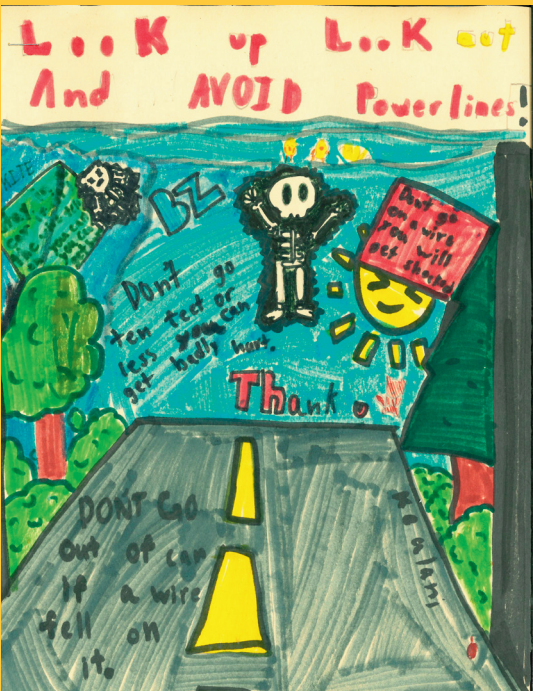

LOOK UP OUT AHEAD Overhead POWERLINES

Stay safe while you're enjoying the outdoors.

Keep yourself, your toys, and your equipment at least three metres from overhead powerlines at all times.

Learn more about keeping safe outdoors at:
enovapower.com/outdoorsafety

Artwork by Esther, poster contest winner

31331-I-0015

Congratulations to the winners of this year's Elementary School Electrical Safety Poster Contest.

See photos of the winners with their posters at enovapower.com/postercontest