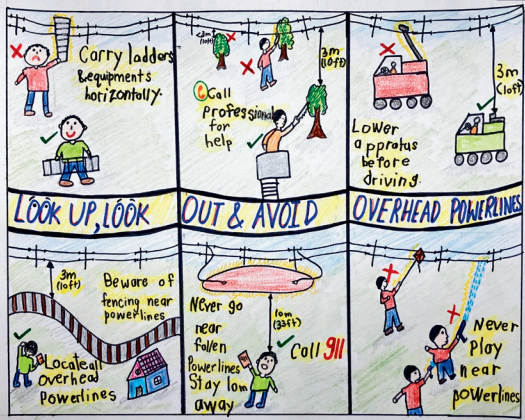

LOOK UP OUT AHEAD Overhead POWERLINES

Stay safe while you're enjoying the outdoors.

Keep yourself, your toys, and your equipment at least three metres from overhead powerlines at all times.

Learn more about keeping safe outdoors at:
enovapower.com/outdoorsafety

Artwork by Esther, poster contest winner

31331-I-0015

Congratulations to the winners of this year's Elementary School Electrical Safety Poster Contest.

See photos of the winners with their posters at enovapower.com/postercontest