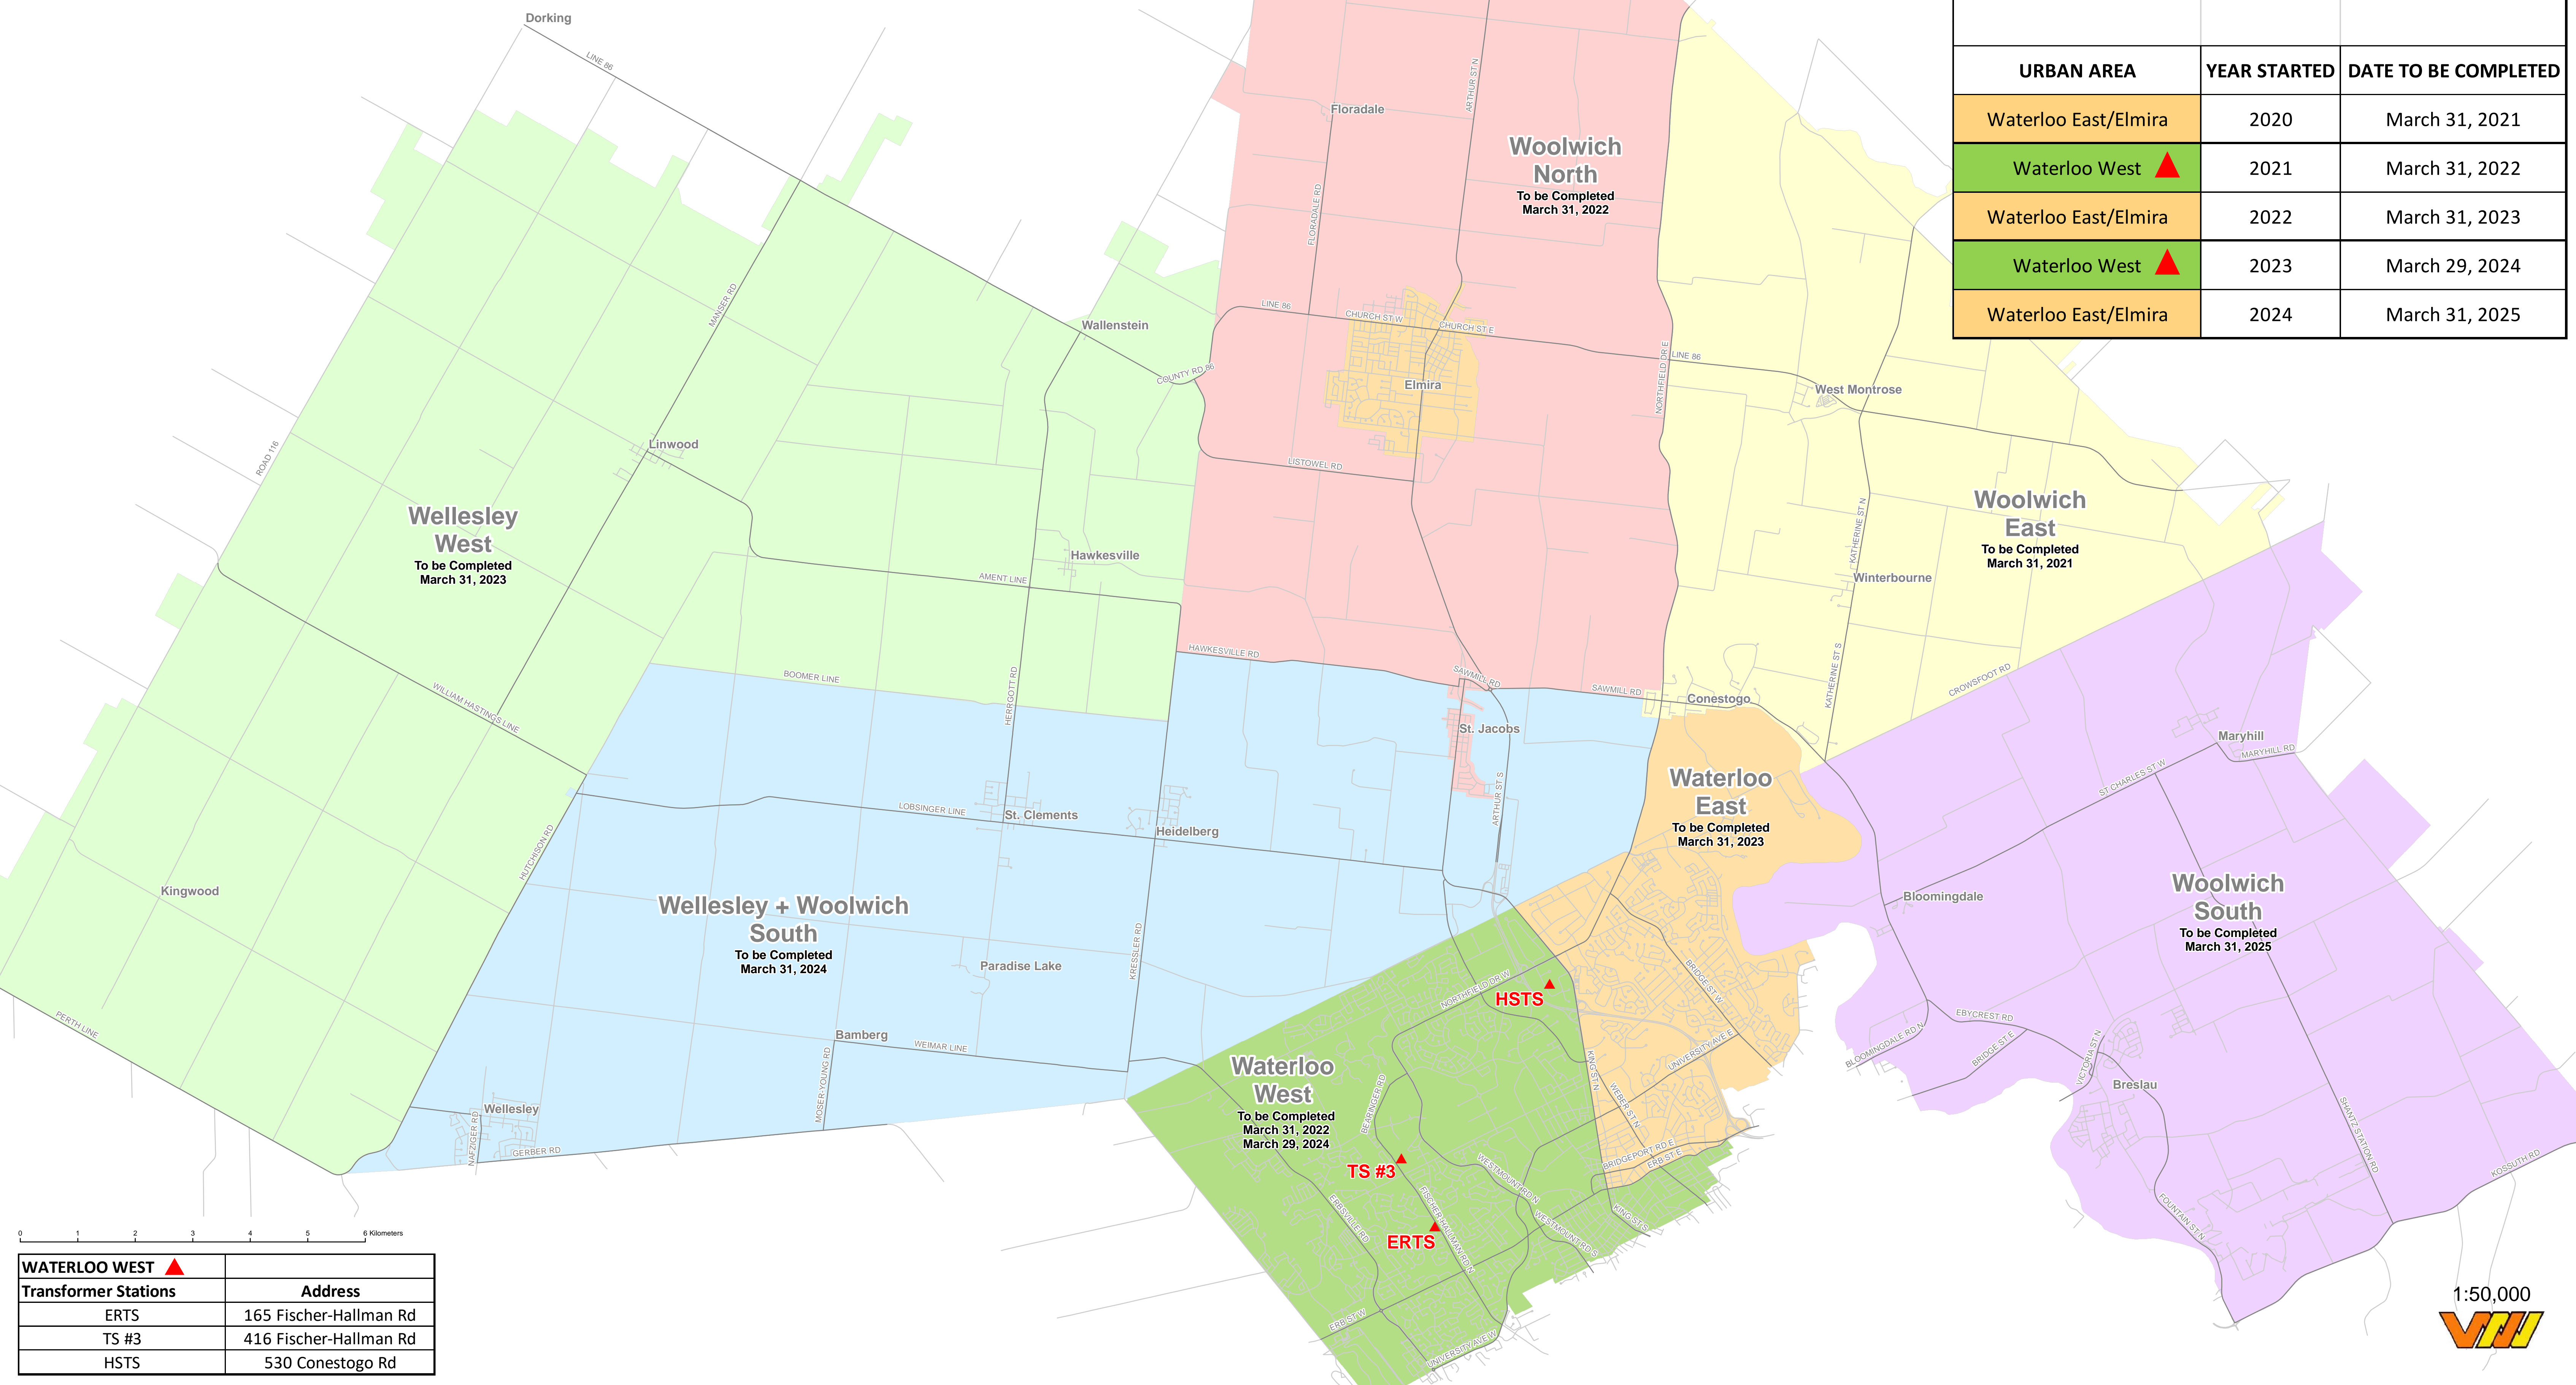

APPENDIX B - FORESTRY INSPECTION/TRIM CYCLE

Sept 25, 2020

RURAL AREA	YEAR STARTED	DATE TO BE COMPLETED
Woolwich East	2020	March 31, 2021
Woolwich North	2021	March 31, 2022
Wellesley West	2022	March 31, 2023
Wellesley+Woolwich South	2023	March 29, 2024
Woolwich South	2024	March 31, 2025
URBAN AREA	YEAR STARTED	DATE TO BE COMPLETED
Waterloo East/Elmira	2020	March 31, 2021
Waterloo West ▲	2021	March 31, 2022
Waterloo East/Elmira	2022	March 31, 2023
Waterloo West ▲	2023	March 29, 2024
Waterloo East/Elmira	2024	March 31, 2025

WATERLOO WEST ▲	
Transformer Stations	Address
ERTS	165 Fischer-Hallman Rd
TS #3	416 Fischer-Hallman Rd
HSTS	530 Conestogo Rd

1:50,000